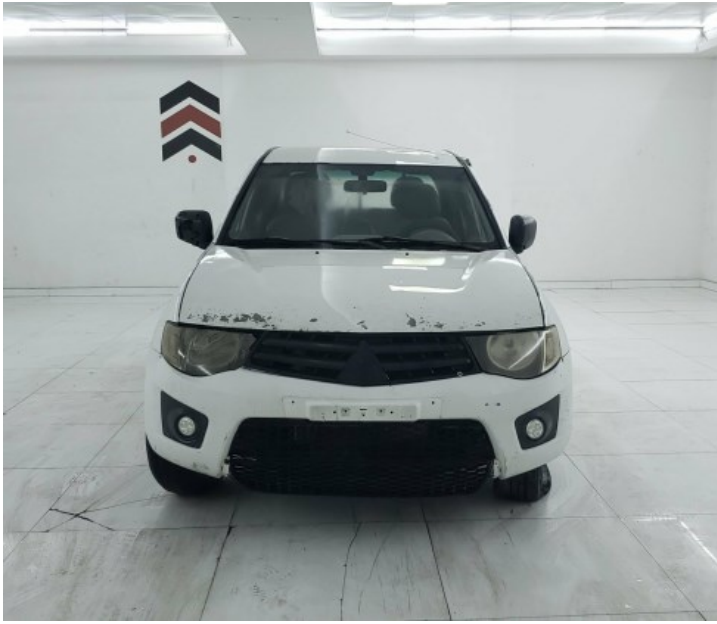

TEST CERTIFICATE

Site Number	840-Emirates Auctions	Transaction Date	28 Jul 2022, 18:09:18
Transaction Number	37043992 (CC10006)	Queue Number	312309

Chassis Number	MMBJNKA40CD051216
Engine Number	
Vehicle Class	Heavy
Manufacturer	Mitsubishi
Model	
Model Year	2012
Color	White
Mileage	001 Km
Fuel Type	Diesel
No. Of Cylinders	4
Specification	GCC Specification

DEFECT	REMARKS	
07 Lights		الاضاءة
07.A Brake Light	LEFT SIDE MISSING	نور الفرامل
07.B Other	ALL LIGHTS NOT CHECK	اخرى
07.C Head Light	LENS FADED & CRACKED	الاضاءة الرئيسية
08 Body		جسم المركبة
08.A Paint	BODY PORTION REPAINTED,PORTION REPAIRED,MINOR DENT,SCRATCHES & PORTION FADED , RUSTY	الصبغ
09 Tires and Rims Condition		الاطارات
09.A Front Tyre	BOTH SIDE 2018 CRACKED & WORN OUT	الاطار الامامي
09.B Rear Tyre	BOTH SIDE 2021	الاطار الخلفي