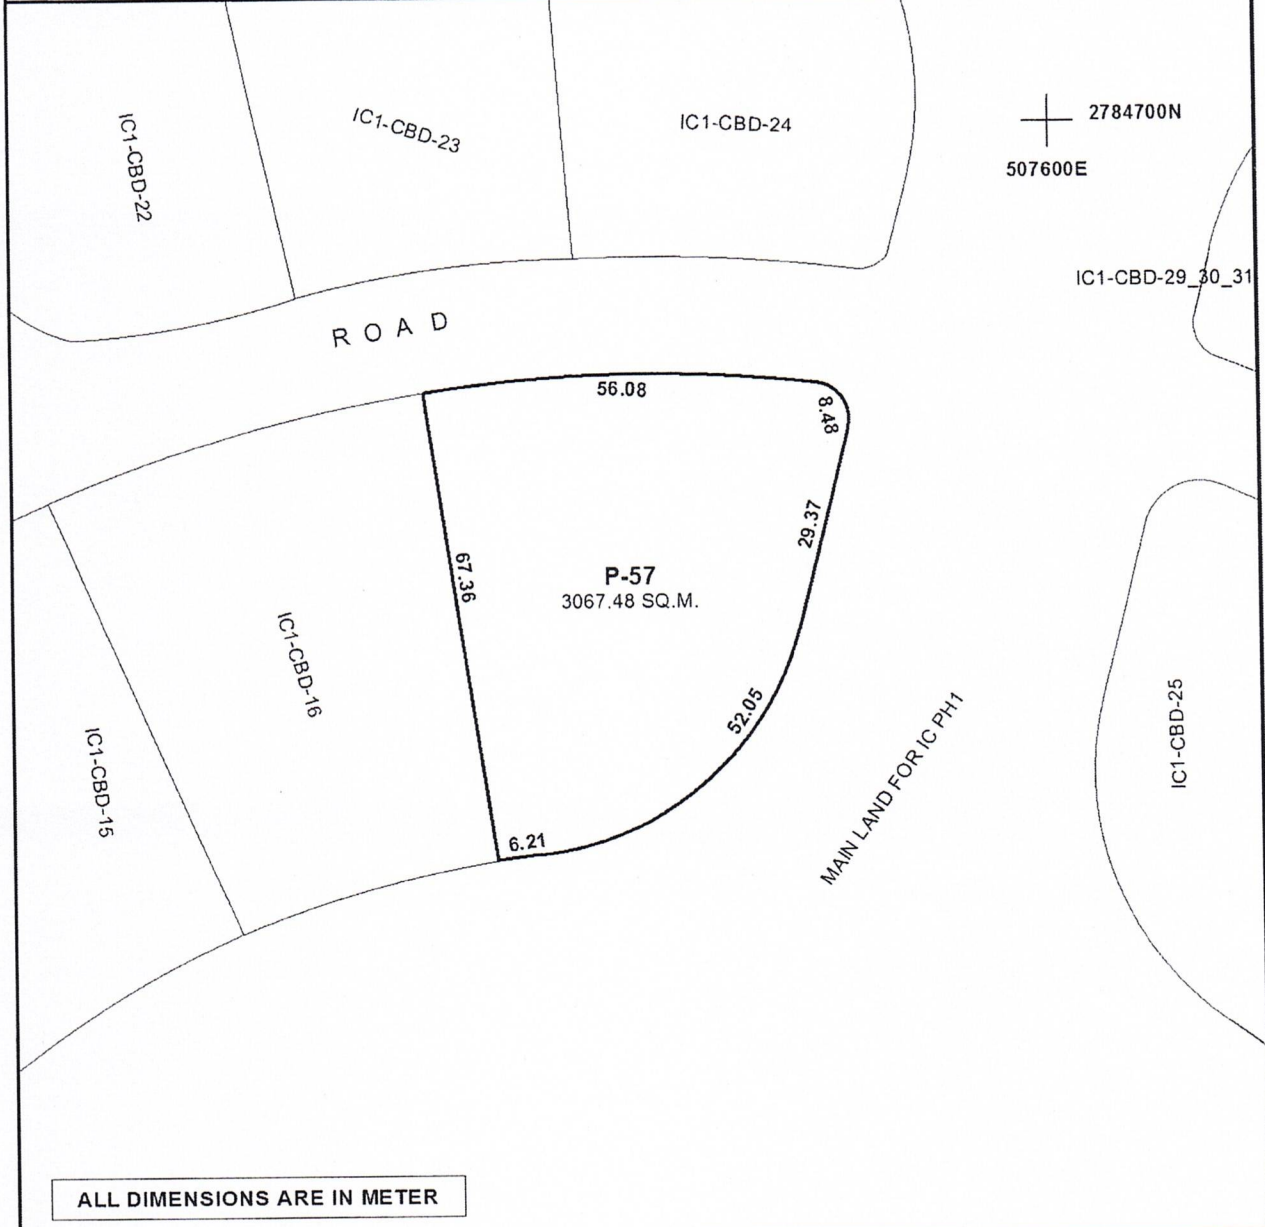

حكومة دبي

GOVERNMENT OF DUBAI

دائرة الأراضي والأملاك
Land Department

NAME:		الاسم:	
PLOT NO: 57 (621-1)		رقم القطعة: 57	
BLOCK: AL WARSAN FIRST (621)		المنطقة: ورسان الاولى (621)	
TOTAL AREA: 3067/48 SQ.M. (33018/08 SQ.FT.)		مجموع المساحة:	

PROJECT: INTERNATIONAL CITY PH1	STATUS: Existing Building
SUBDIVIDED FROM: P.2 (621-0) AL WARSAN FIRST	
REFERENCE: As Per Planning	DATED: 11/12/2019
PREVIOUS REG:	ORIGIN: Private
PLAN TYPE: THEORETICAL	
RESURVEYED BY:	DATED:
DEVELOPER REF: IC1-CBD-17	SCALE: 1:1000
PREPARED BY: بدرية جمعة جلال	ISSUED ON: 11/12/2019

PLOT SITE PLAN
MAP REF. NO.: 91204/2019

وثيقة معتمدة إلكترونياً
CERTIFIED Electronically