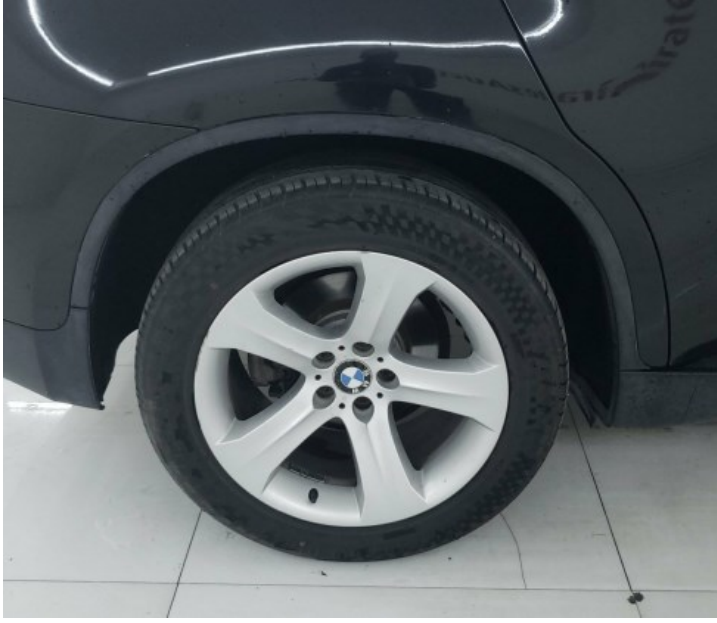

TEST CERTIFICATE

Site Number	840-Emirates Auctions	Transaction Date	28 Jul 2022, 13:16:15
Transaction Number	87609987 (CC10006)	Queue Number	312309

Chassis Number	WBAFG4107AL347575
Engine Number	
Vehicle Class	Car
Manufacturer	BMW
Model	X6 - 35
Model Year	2010
Color	Black
Mileage	004131 Km
Fuel Type	Petrol
No. Of Cylinders	6
Specification	GCC Specification

DEFECT	REMARKS	
01 Body		جسم المركبة
01.A Doors	PORTION REPAIRED,REPAINTED	أبواب
01.B Fenders	FRONT BOTH SIDE BLASTIC PAINT CANNOT CHECK & REAR RIGHT SIDE PORTION REPAIRED REPAINTED	مدكار
01.C Bonnet	SHOCK WEAK	غطاء المحرك
01.D Bumper	GRAIL LOOSE	دعامية
01.E Paint	BODY PORTION REPAINTED,PORTION REPAIRED,MINOR DENT,SCRATCHES	الصبغ
02 Engine Condition		المحرك
02.A Visual Engine Condition	SIGN OF LEAK	حالة المحرك النظري
03 Interior Condition		الحاله الداخليه
03.A Audio	REAR BOTH SIDE STERIO COVER DAMAGED	صوتيات
03.B Roof Ceiling	PORTION LOOSE	بطانه السقف
03.C AC Condition	OK , REAR GRILL PORTION DAMAGED & COOLENT PIPE OIL LEAK	المكيف
03.D Sunroof	NOT WORKING	فتحت سقف
03.E Other	REAR LEFT SIDE CURTAIN DAMAGED	اخرى