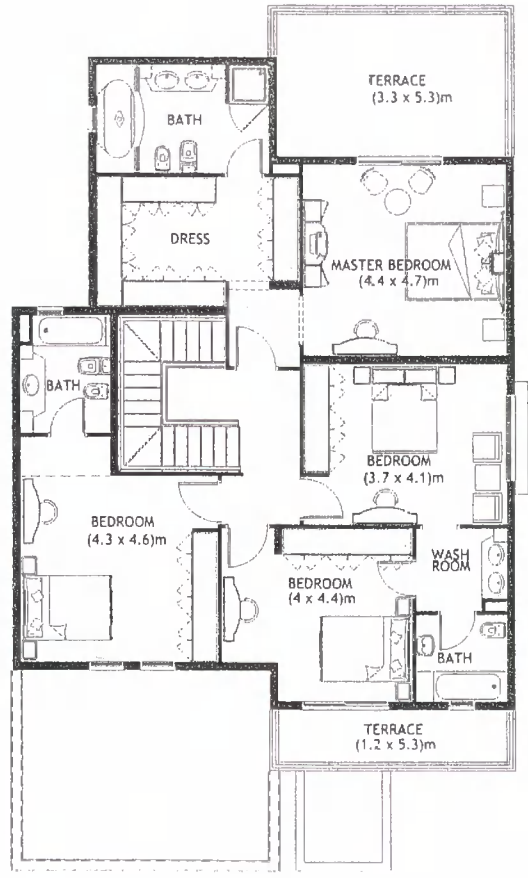

Unit 11

4 rooms
total area 4099 sq. ft.

1st floor