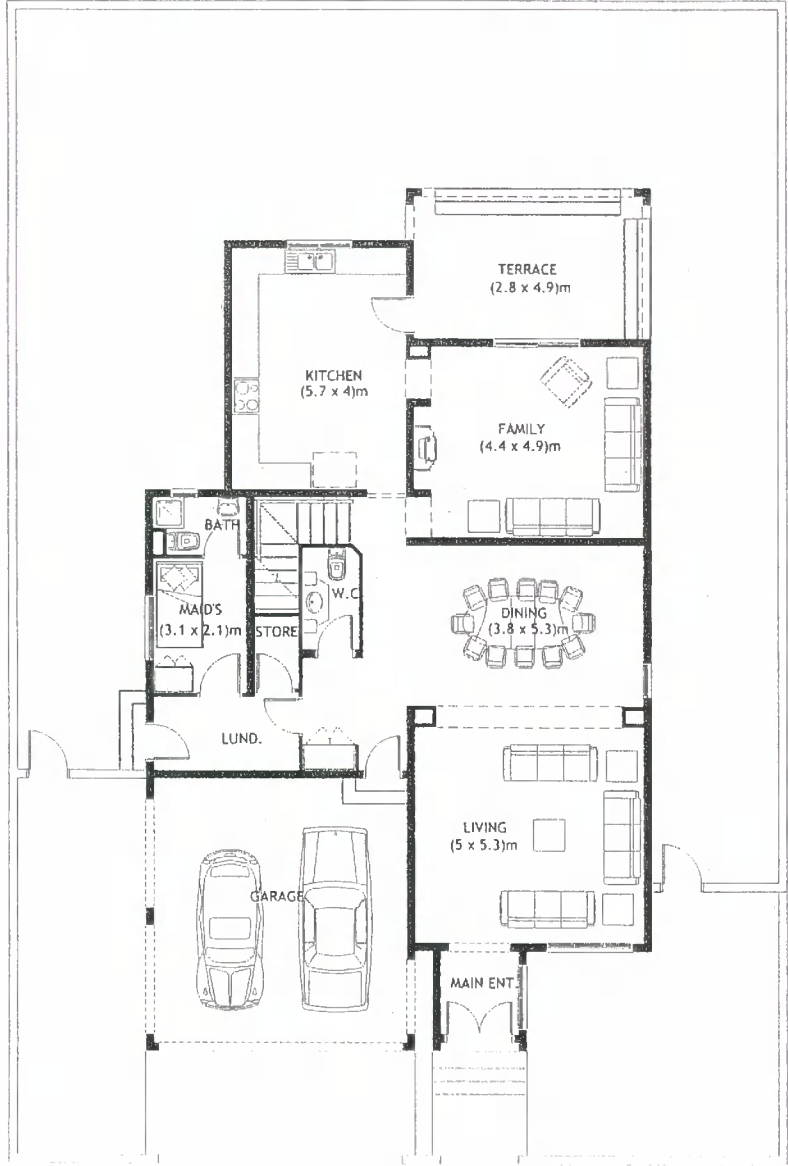

Unit 11

4 rooms
total area 4099 sq. ft.

ground