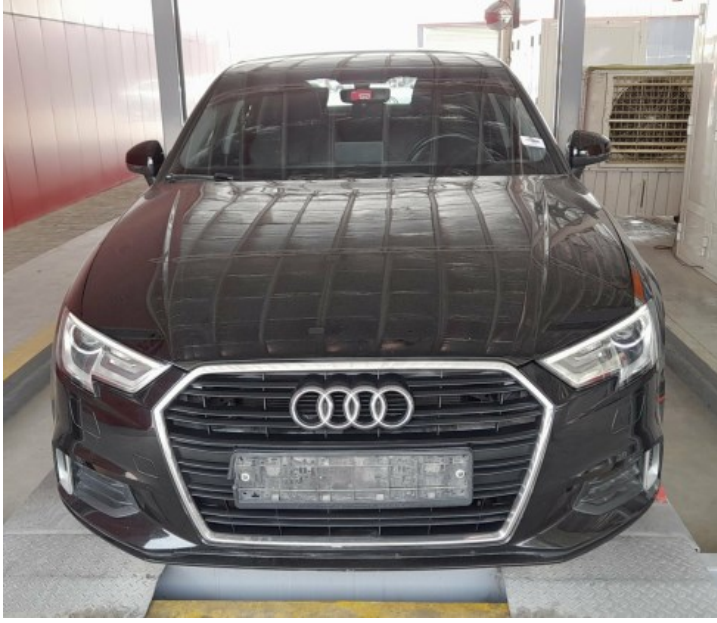

TEST CERTIFICATE

Site Number	840-Emirates Auctions	Transaction Date	22 Jul 2022, 12:02:30
Transaction Number	24257116 (CC10006)	Queue Number	312309

Chassis Number	WAUZZZFFXLA053944
Engine Number	
Vehicle Class	Car
Manufacturer	Audi
Model	A3
Model Year	2020
Color	Black
Mileage	73174 Km
Fuel Type	Petrol
No. Of Cylinders	3
Specification	GCC Specification

DEFECT	REMARKS	
01 Body		جسم المركبة
01.A Floor	UNDER FLOOR,COVERED,MUDDY, FOR RECHECK PROPERLY REMOVE COVERE & WASH MUDDY	الارضية
01.B Paint	BODY MINOR DENT ,SCRATCHES	الصبغ
02 Transmission Condition		الجير
02.A Visual Gear Box Condition	OK	حالة الجير النظرى
02.B Road Test	NOT CHECK	فحص علي الطريق
02.C Gear Box Mount	MOUNT BUSH CRACKED	كرسي الجير
03 Engine Condition		المحرك
03.A Other	ENGINE HOUSE MUDDY	اخرى
03.B Visual Engine Condition	SHAKING	حالة المحرك النظرى
03.C Mount	MOUNT BUSH CRACKED	كرسي
04 Interior Condition		الحاله الداخليه
04.A AC Condition	OK	المكيف
05 Tires and Rims Condition		الاطارات

DEFECT	REMARKS	
05.A Front Tyre	BOTH SIDE 2021 CRACKED	الاطار الامامي
05.B Rear Tyre	BOTH SIDE 2021 CRACKED	الاطار الخلفي
05.C Rims Condition	RIMS HAVE MINOR DENT SCRATCHES	حالة الجنوط
06 Suspension System		ممتص الصدمات
06.A Ball Joint	BOOT CRACKED	مفصل كروي
06.B Arms	FRONT LOWER ARM BUSH CRACKED	ازرع
07 Steering Condition		المقود
07.A Tie Rod End	BOOT CRACKED	مؤخرة الرودادات
08 Chassis Condition		الشاسي
08.A Chassis	CHECKED VISIBLE AREA OK	الشاسيه