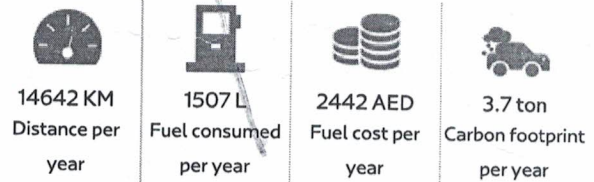

Estimated Vehicle Consumption (Rate in 12 Months)

Parameter Readings

Service brake imbalance on front axle 0 %	Service brake imbalance on rear axle 0 %	Parking brake imbalance between LHS and RHS 3 %	Vehicle on Petrol CO Reading 0.53 %

Vehicle on Petrol HC Reading
21 PPM VOL

Inspection Findings

Discrepancies	Old Value	New Value	Verified
Engine Size Discrepancy in Engine Size	6000	4600	

Inspection Remarks:

REAR BUMPER FRAME ,BALANCE PANEL ,LEFT SIDE QUARTER PANEL,REAR LEFT SIDE EXTENSION END ,WHEEL ARCH REPAIRED.