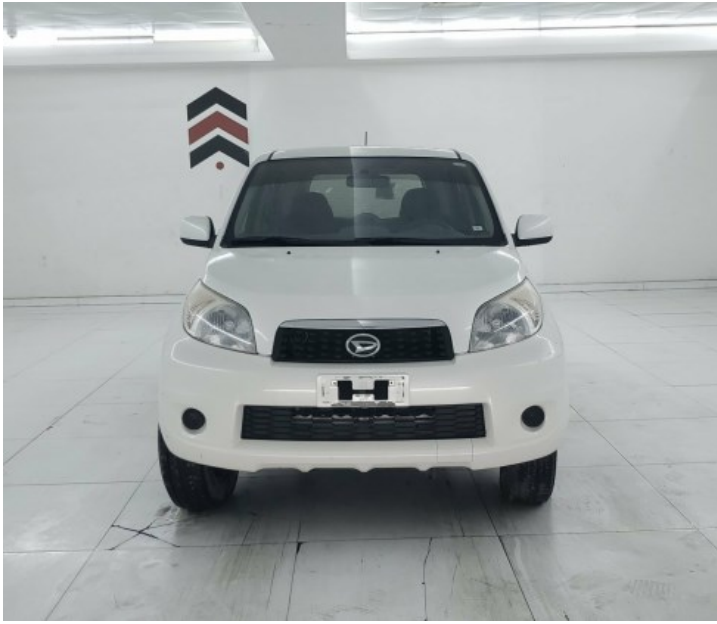

TEST CERTIFICATE

Site Number	840-Emirates Auctions	Transaction Date	18 Sep 2022, 16:47:19
Transaction Number	68087500 (CC10009)	Queue Number	592709

Chassis Number	JD2GJ5229G3013003
Engine Number	
Vehicle Class	Car
Manufacturer	Daihatsu
Model	Terios
Model Year	2016
Color	White
Mileage	001 Km
Fuel Type	Petrol
No. Of Cylinders	4
Specification	GCC Specification

DEFECT	REMARKS	
01 Interior Condition		الحاله الداخليه
01.A AC Condition	NOT CHECK	المكيف
01.B Odometer reading	NOT CHECK	قراءة عداد المسافات
02 Body		جسم المركبة
02.A Paint	BODY PORTION REPAIRED , REPAINTED & MINOR DENT ,SCRATCHES	الصبغ
02.B Sign of back accident		وجود مؤشر لحادث في الخلف
02.C Trunk	PORTION REPAIRED,REPAINTED	صندوق
02.D Fenders	REAR RIGHT SIDE PORTION REPAIRED,REPAINTED	مدكار
02.E Bumper	MISALIGN	دعامية
03 Transmission Condition		الجير
03.A Road Test	NOT CHECK	فحص علي الطريق
03.B Visual Gear Box Condition	MINOR OIL LEAK	حالة الجير النظرى
04 Engine Condition		المحرك
04.A Visual Engine Condition	ENGINE NOT START ALL SYSTEM NOT CHECK,MINOR OIL LEAK	حالة المحرك النظرى