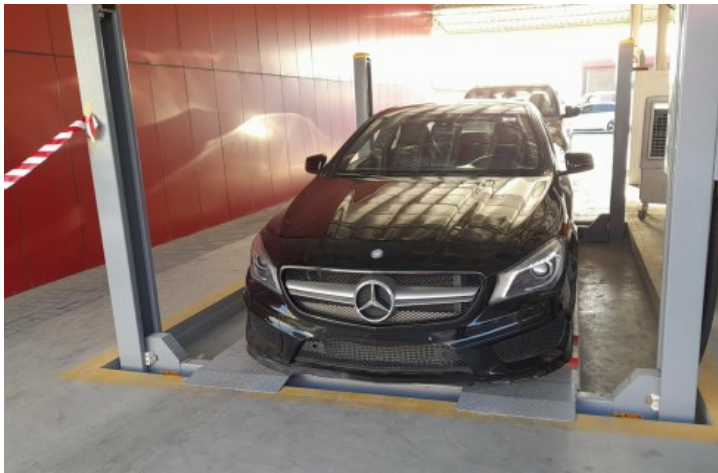

TEST CERTIFICATE

Site Number	840-Emirates Auctions	Transaction Date	07 Oct 2021, 18:01:29
Transaction Number	69084264 (CC10006)	Queue Number	312309

Chassis Number	WDDSJ4EB5EN102532
Engine Number	
Vehicle Class	Car
Manufacturer	Mercedes
Model	CLA 250
Model Year	2014
Color	Black
Mileage	0 N/A

DEFECT	REMARKS	
01 Body		جسم المركبة
01.A Paint	BODY PORTION REPAINTED,REPAIRED	الصبغ
01.B Fenders	FROINT & REAR LEFT FENDER PORTION REPAIRED,REPAINTED&FRONT BOTH FENDER REPAINTRED,REFITIED	مدكار
01.C Bonnet	REPAINTED,REFITIED&STAND MISSING	غطاء المحرك
01.D Bumper	REPAINTED	دعامية
01.E Doors	LEFT DOOR REPAINTED	أبواب
01.F Other	REAR TRUNK OPENING BOTTON NOT WORKING	اخرى
01.G Roof	SUNROOF NOT WORKING & CURTAIN DAMAGED	السقف
01.H Pillars	REAR LEFT C/PILLAR ,QUARTER PANEL REPAIRED	القوائم
01.I Floor	UNDER BODY FULLY COVERED	الارضية
02 Tires and Rims Condition		الاطارات
02.A Front Tyre	BOTH 2018 WORNOUT	الاطار الامامي
02.B Rear Tyre	BOTH 2018 WORNOUT	الاطار الخلفي
03 Seats Condition		المقاعد
03.A Other	FRONT RIGHT ADJUSTMENT SEAT NOT WORKING	اخرى
04 Interior Condition		الاجزاء الداخلية
04.A AC Condition	OK	المكيف
05 Chassis Condition		الشاصي