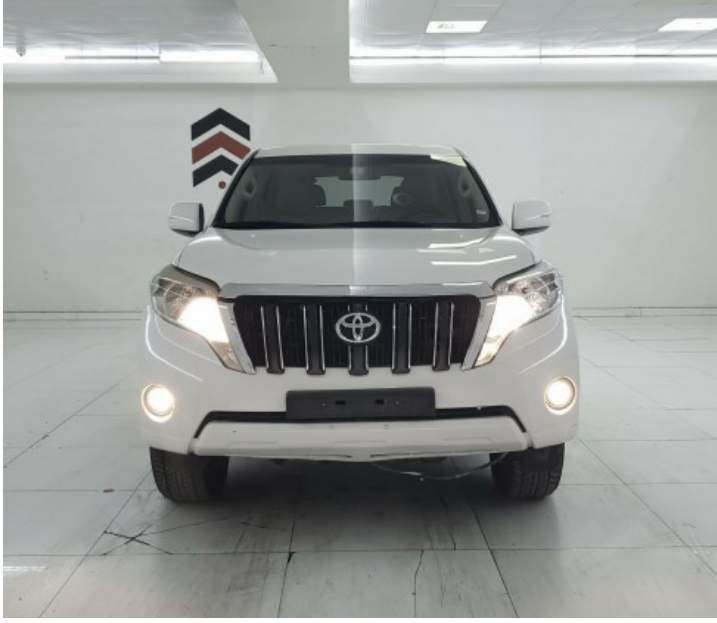

TEST CERTIFICATE

Site Number	840-Emirates Auctions	Transaction Date	03 Nov 2022, 12:52:53
Transaction Number	34193258 (CC10009)	Queue Number	617075

Chassis Number	JTEBX3FJ9EK156986
Engine Number	
Vehicle Class	Car
Manufacturer	Toyota
Model	Land Cruiser Prado
Model Year	2014
Color	White
Mileage	221808 Km
Fuel Type	Petrol
No. Of Cylinders	4
Specification	GCC Specification

DEFECT	REMARKS	
01 Body		جسم المركبة
01.A Paint	BODY TOTALLY REPAINTED EXCEPT ROOF,PORTION REPAIRED , MINOR DENTS SCRATCHES	الصبغ
01.B Bumper	MISALIGN	دعامية
01.C Bonnet	REFITTED	غطاء المحرك
01.D Fenders	FRONT REFITTED	مدكار
02 Interior Condition		الحالة الداخلية
02.A AC Condition	OK & REAR GRILL DAMAGED	المكيف
02.B Other	CENTER CENSOLE BOX LOCK NOT WORKING	اخرى
03 Tires and Rims Condition		الاطارات
03.A Front Tyre	BOTH SIDE 2021,	الاطار الامامي
03.B Rear Tyre	BOTH SIDE 2021	الاطار الخلفي
04 Lights		الاضاءة
04.A Tail Light	REAR RIGHT SIDE TAIL LIGHT COVER DAMAGED	الانارة
05 Seats Condition		المقاعد
05.A Seat Condition	EXTRA COVER	حالة المقاعد