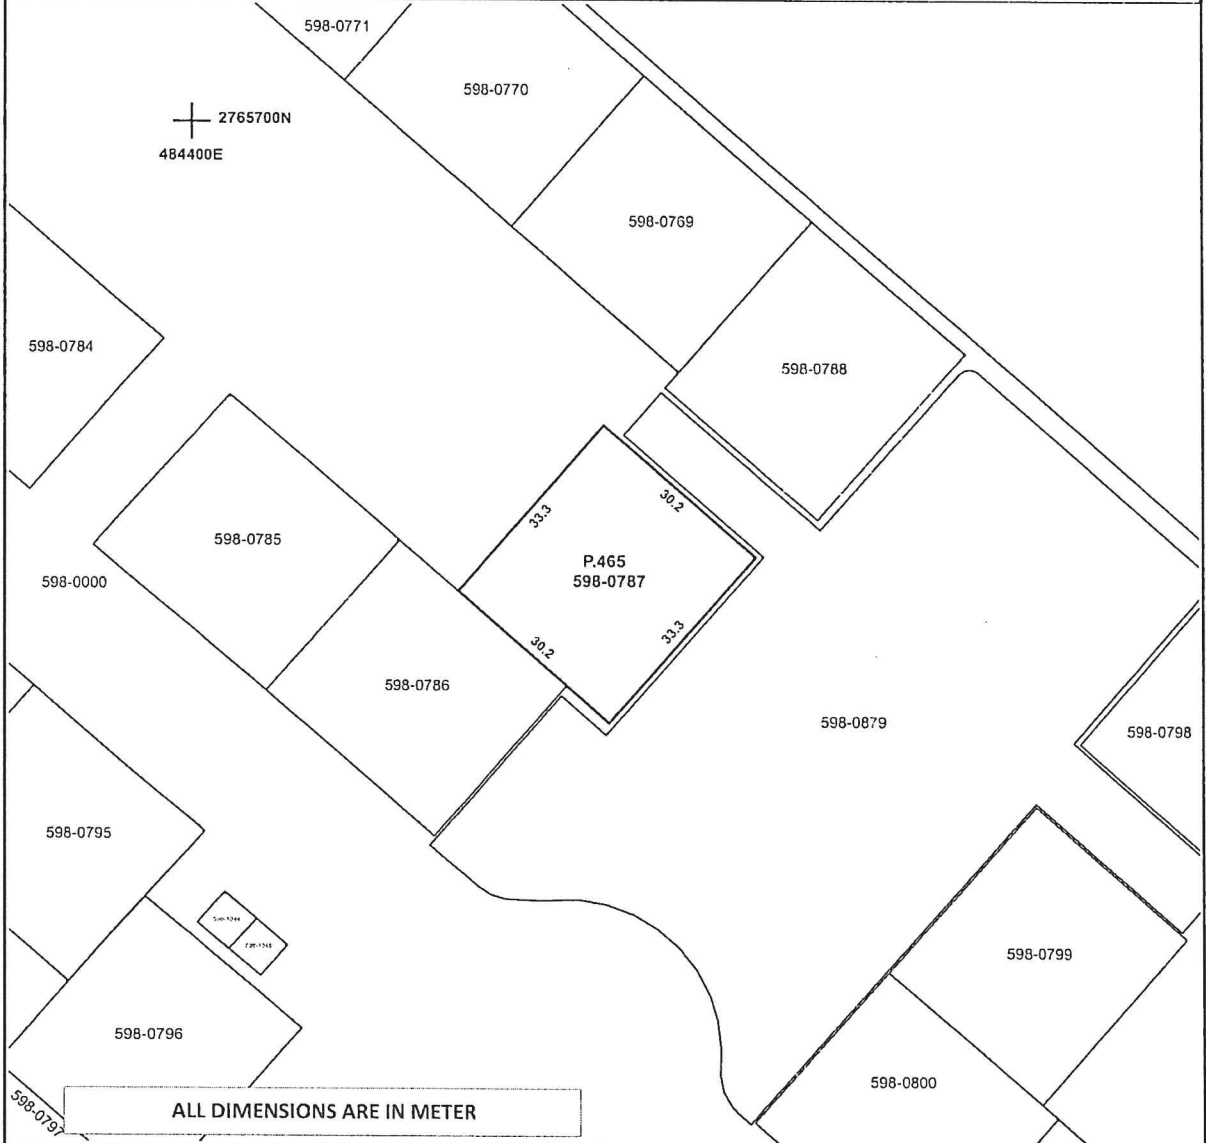

حكومة دبي

GOVERNMENT OF DUBAI

دائرة الأراضي والأحلاك
Land Department

NAME:	الاسم
LESSEE:	المستأجر
PLOT NO: 465 (598-787)	رقم القطعة : 465
BLOCK: Dubai Investment Park First (598)	المنطقة : مجمع دبي للاستثمار الأول (598)
TOTAL AREA: 1005/67 SQ.M. (10824/94 SQ.FT.)	المساحة الكلية :

PROJECT:	STATUS: PREMISED	LEASE SITE PLAN	
SUBDIVIDED FROM: P.397 (598-0) Dubai Investment Park First		MAP REF. NO. : 5404405/2020	
REFERENCE: As Per Planning	DATED:02/11/2020	وثيقة معتمدة إلكترونياً CERTIFIED Electronically	
PREVIOUS REG:	ORIGIN:Private		
PLAN TYPE: THEORETICAL			
RESURVEYED BY:	DATED:		
DEVELOPER REF:	SCALE: 1:1100		
TITLE: LEASE	PERIOD: YEAR(S)		
PREPARED BY: SYSTEM	ISSUED ON: 02/11/2020		