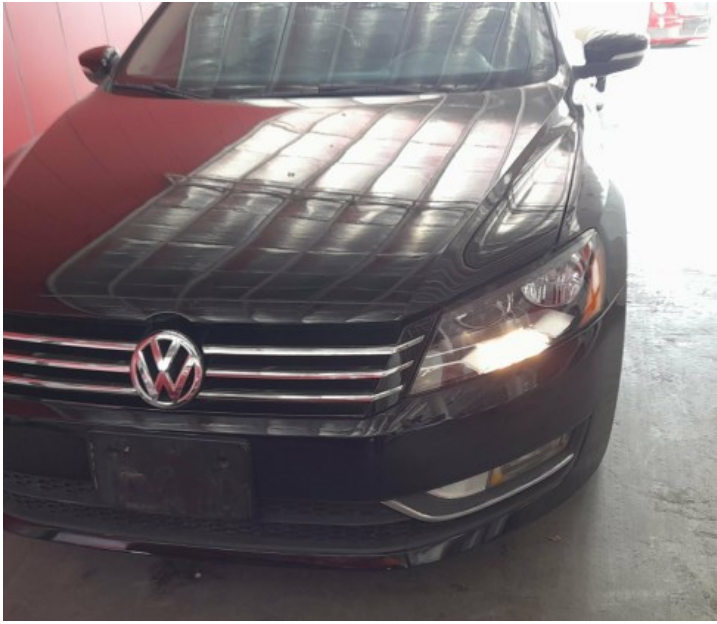

TEST CERTIFICATE

Site Number	840-Emirates Auctions	Transaction Date	26 Sep 2022, 16:12:49
Transaction Number	13900861 (CC10009)	Queue Number	596565

Chassis Number	WVWCR7A39DC080696
Engine Number	
Vehicle Class	Car
Manufacturer	Volkswagen
Model	Passat
Model Year	2013
Color	Black
Mileage	173275 Km
Fuel Type	Petrol
No. Of Cylinders	5
Specification	GCC Specification

DEFECT	REMARKS	
01 Interior Condition		الحاله الداخليه
01.A AC Condition	OK	المكيف
01.B Sun Visor	RIGHT SIDE BRACKET BROKEN	حاجب الشمس
02 Body		جسم المركبة
02.A Fenders	FRONT LEFT SIDE REPAINTED PORTION REPAIRED	مدكار
02.B Doors	REAR LEFT SIDE PORTION REPAINTED	أبواب
02.C Floor	FLOOR CHASSIS PORTION COVERED CHECKED VISIBLE AREA	الارضية
02.D Bonnet	REPAINTED PORTION REPAIRED	غطاء المحرك
02.E Paint	BODY PORTION REPAINTED ,PORTION REPAIRED & DENTS, SCRATCHES ON BODY	الصبغ
03 Transmission Condition		الجير
03.A Road Test	NOT CHECK	فحص علي الطريق
03.B Visual Gear Box Condition	MINOR OIL LEAK	حالة الجير النظرى
03.C Gear Box Mount	MOUNT RUBBER CRACKED	كرسي الجير
04 Engine Condition		المحرك

DEFECT	REMARKS	
04.A Visual Engine Condition	MINOR OIL LEAK	حالة المحرك النظري
05 Chassis Condition		الشاسي
05.A Chassis	CHECKED VISIBLE AREA OK	الشاسيه
06 Tires and Rims Condition		الاطارات
06.A Front Tyre	BOTH SIDE 2019 WORN OUT	الاطار الامامي
06.B Rear Tyre	BOTH SIDE 2017 CRACKED , EXPIRED	الاطار الخلفي
07 Suspension System		ممتص الصدمات
07.A Arms	LOWER ARM BUSHES CRACKED	ازرع
07.B Ball Joint	BOOT CUT	مفصل كروي
08 Steering Condition		المقود
08.A Tie Rod End	BOOT CUT	مؤخرة الرودادات