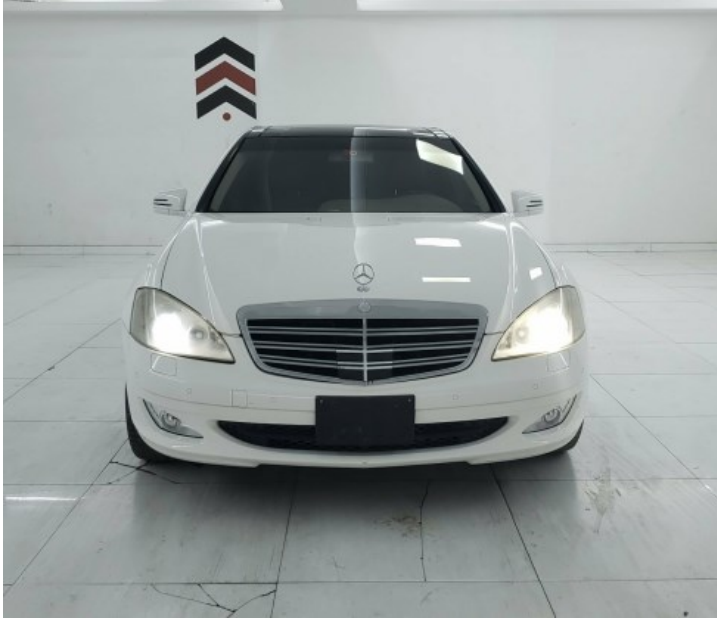

## TEST CERTIFICATE

Site Number	840-Emirates Auctions	Transaction Date	11 May 2022, 12:41:20
Transaction Number	22530430 (CC10006)	Queue Number	312309

Chassis Number	WDD2211711A022023
Engine Number	
Vehicle Class	Car
Manufacturer	Mercedes
Model	S 500
Model Year	2006
Color	White
Mileage	203084 Km
Fuel Type	Petrol
No. Of Cylinders	8
Specification	GCC Specification

DEFECT	REMARKS	
<b>01 Body</b>		<b>جسم المركبة</b>
01.A Paint	BODY PORTION REPAINTED,MINOR DENT,SCRATCHES,	الصبغ
01.B Floor	UNDER BODY FULLY COVERED	الارضية
01.C Bonnet	REPAINTED & REFITTED	غطاء المحرك
<b>02 Interior Condition</b>		<b>الحالة الداخليه</b>
02.A Dash Board	DASH BOARD WORN OUT & CONSOLE BOX BOTTON LOCK DAMAGED	لوحة القيادة
02.B Steering Wheel and control buttons	WORN OUT	عجلة القيادة وازرار التحكم
02.C Sun Visor	RIGHT SIDE COVER MIRROR MISSING	حاجب الشمس
02.D Other	REAR LEFT SIDE SIGRATE BOX COVER DAMAGED	اخرى
02.E AC Condition	OK	المكيف
02.F Sunroof	NOT WORKING	فتحت سقف
02.G Power Window Switch	REAR RIGHT SIDE NOT WORKNG	مفتاح النافذه
<b>03 Tires and Rims Condition</b>		<b>الاطارات</b>
03.A Spare Tire &Tools	MISSING	الاطار الاحتياطي و العدة
03.B Front Tyre	BOTH SIDE 2018 WORN OUT , CRACKED	الاطار الامامي

DEFECT	REMARKS	
03.C Rear Tyre	BOTH SIDE 2018 WORN OUT , CRACKED	الاطار الخلفي
<b>04 Engine Condition</b>		<b>المحرك</b>
04.A Visual Engine Condition	OIL WET	حالة المحرك النظرى
<b>05 Transmission Condition</b>		<b>الجير</b>
05.A Propeller Shaft	RUBBER CRACKED	ناقل الحركة
05.B Road Test	NOT CHECK	فحص علي الطريق
05.C Visual Gear Box Condition	OIL WET	حالة الجير النظرى
<b>06 Chassis Condition</b>		<b>الشاصي</b>
06.A Chassis	CHASSIS VISABLE AREA OK	الشاسيه
<b>07 Seats Condition</b>		<b>المقاعد</b>
07.A Seat Condition	DRIVER SEAT PORTION DAMAGED	حالة المقاعد